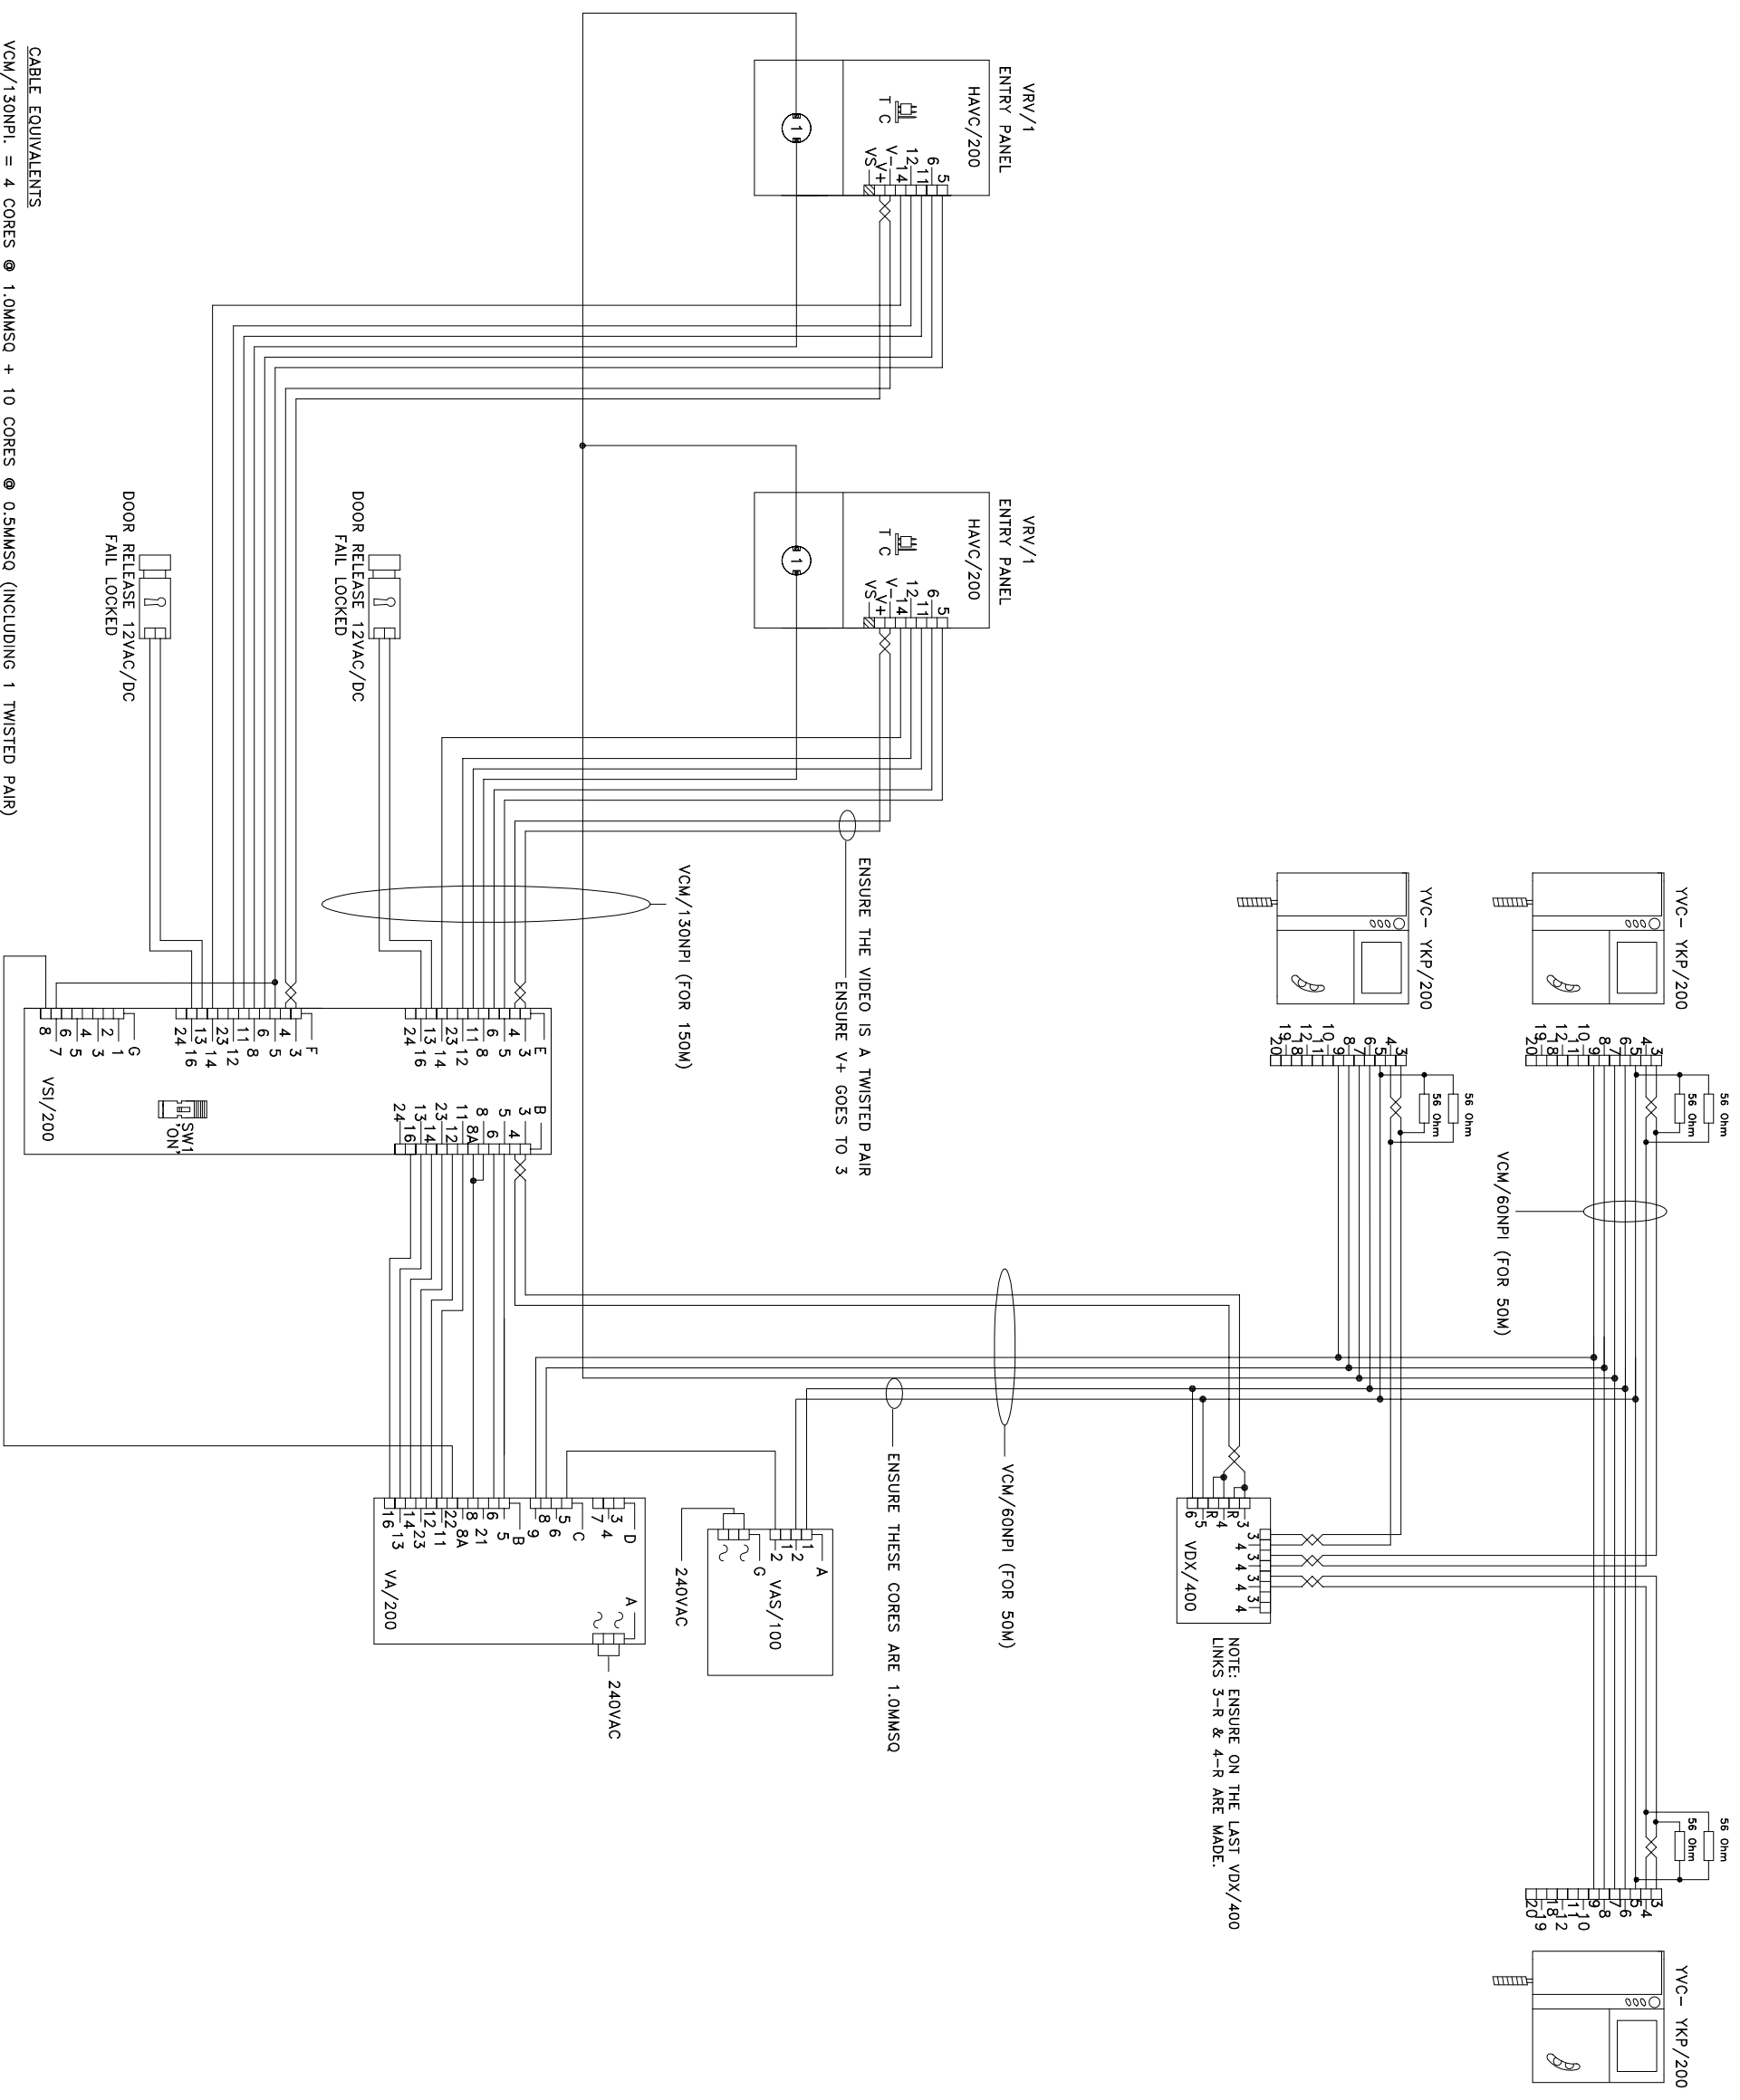

CABLE EQUIVALENTS
 VCM/130NPI. = 4 CORES @ 1.0MMSQ + 10 CORES @ 0.5MMSQ (INCLUDING 1 TWISTED PAIR)
 VCM/60NPI. = 2 CORES @ 1.0MMSQ + 8 CORES @ 0.5MMSQ (INCLUDING 1 TWISTED PAIR)

BPT (UK) LTD. HERTS. ENGLAND	PREPARED FOR INSTALLER INFORMATION	
	DATE: 14/07/08	DRAWN: RC
DRAWING TITLE: 2 X 1 BUTTON VR VIDEO ENTRY PANELS & 3 LYNEA COLOUR MONITORS USING TWISTED PAIR VIDEO DISTRIBUTION	REVISED:	
DRAWING No: B-1V2Y3L(TP)(A)		